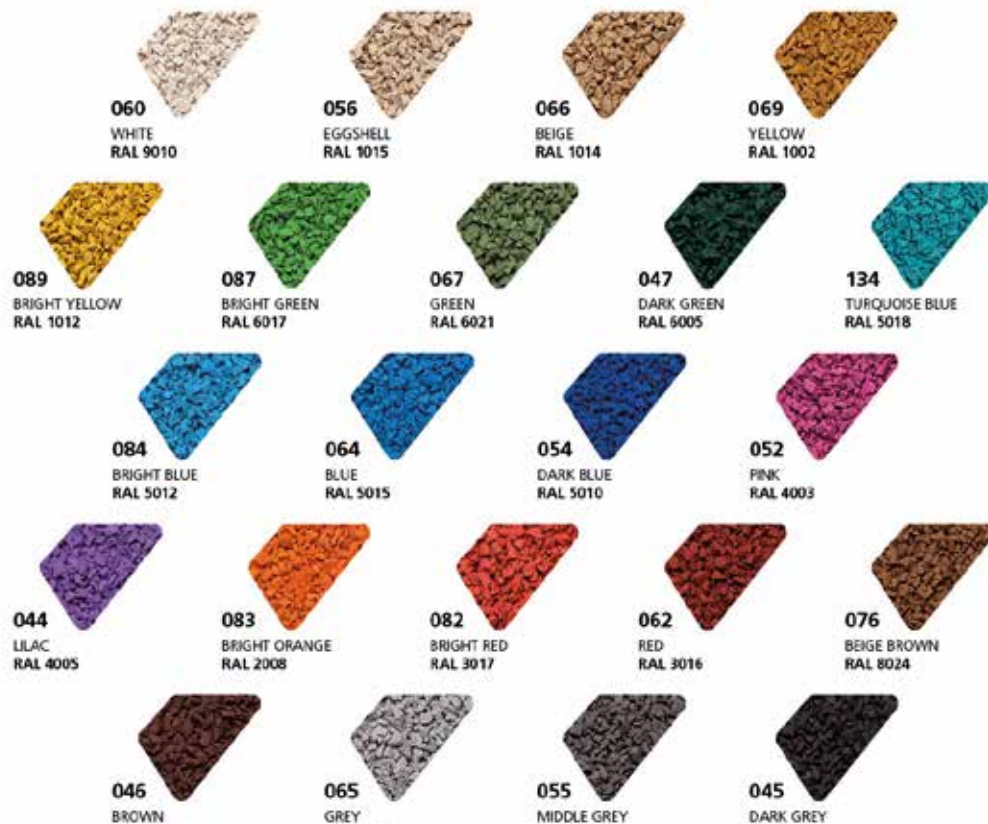

Wet Pour Rubber - colour options

Wet-pour rubber surfacing is extremely versatile and bespoke designs and themes are easily achievable using the wide range of colours that we offer.

Wet pour rubber is also a safer surface to use around play equipment or climbing walls as it helps to absorb impact from falls from heights, minimising the risk of injury. We'll offer a range of surface depths and will advise you on the correct depth needed to suit the fall height requirements of the playground equipment it is surrounding.